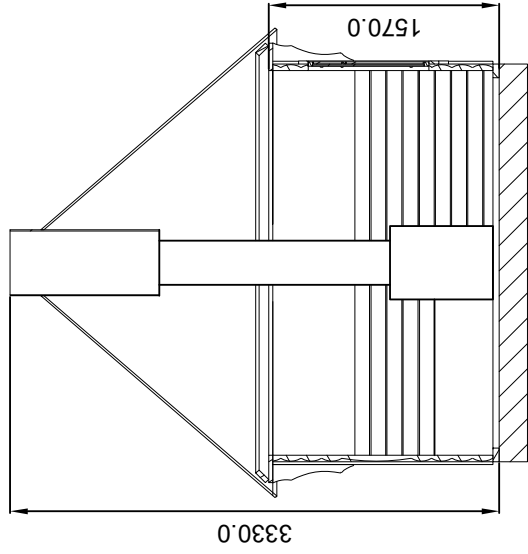

Skala 1:50

Designed by	Checked by	Approved by	Date	Date
			2024-12-13	
<b>Sauna - 7 m2</b>				
			Edition	Sheet