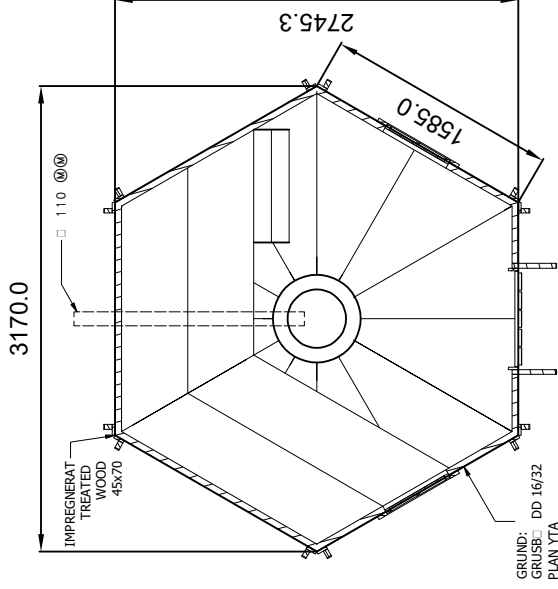

Skala 1:50

Designed by	Checked by	Approved by	Date	Date
			2024-12-13	
<b>Sauna - 7 m2</b>				
			Edition	Sheet